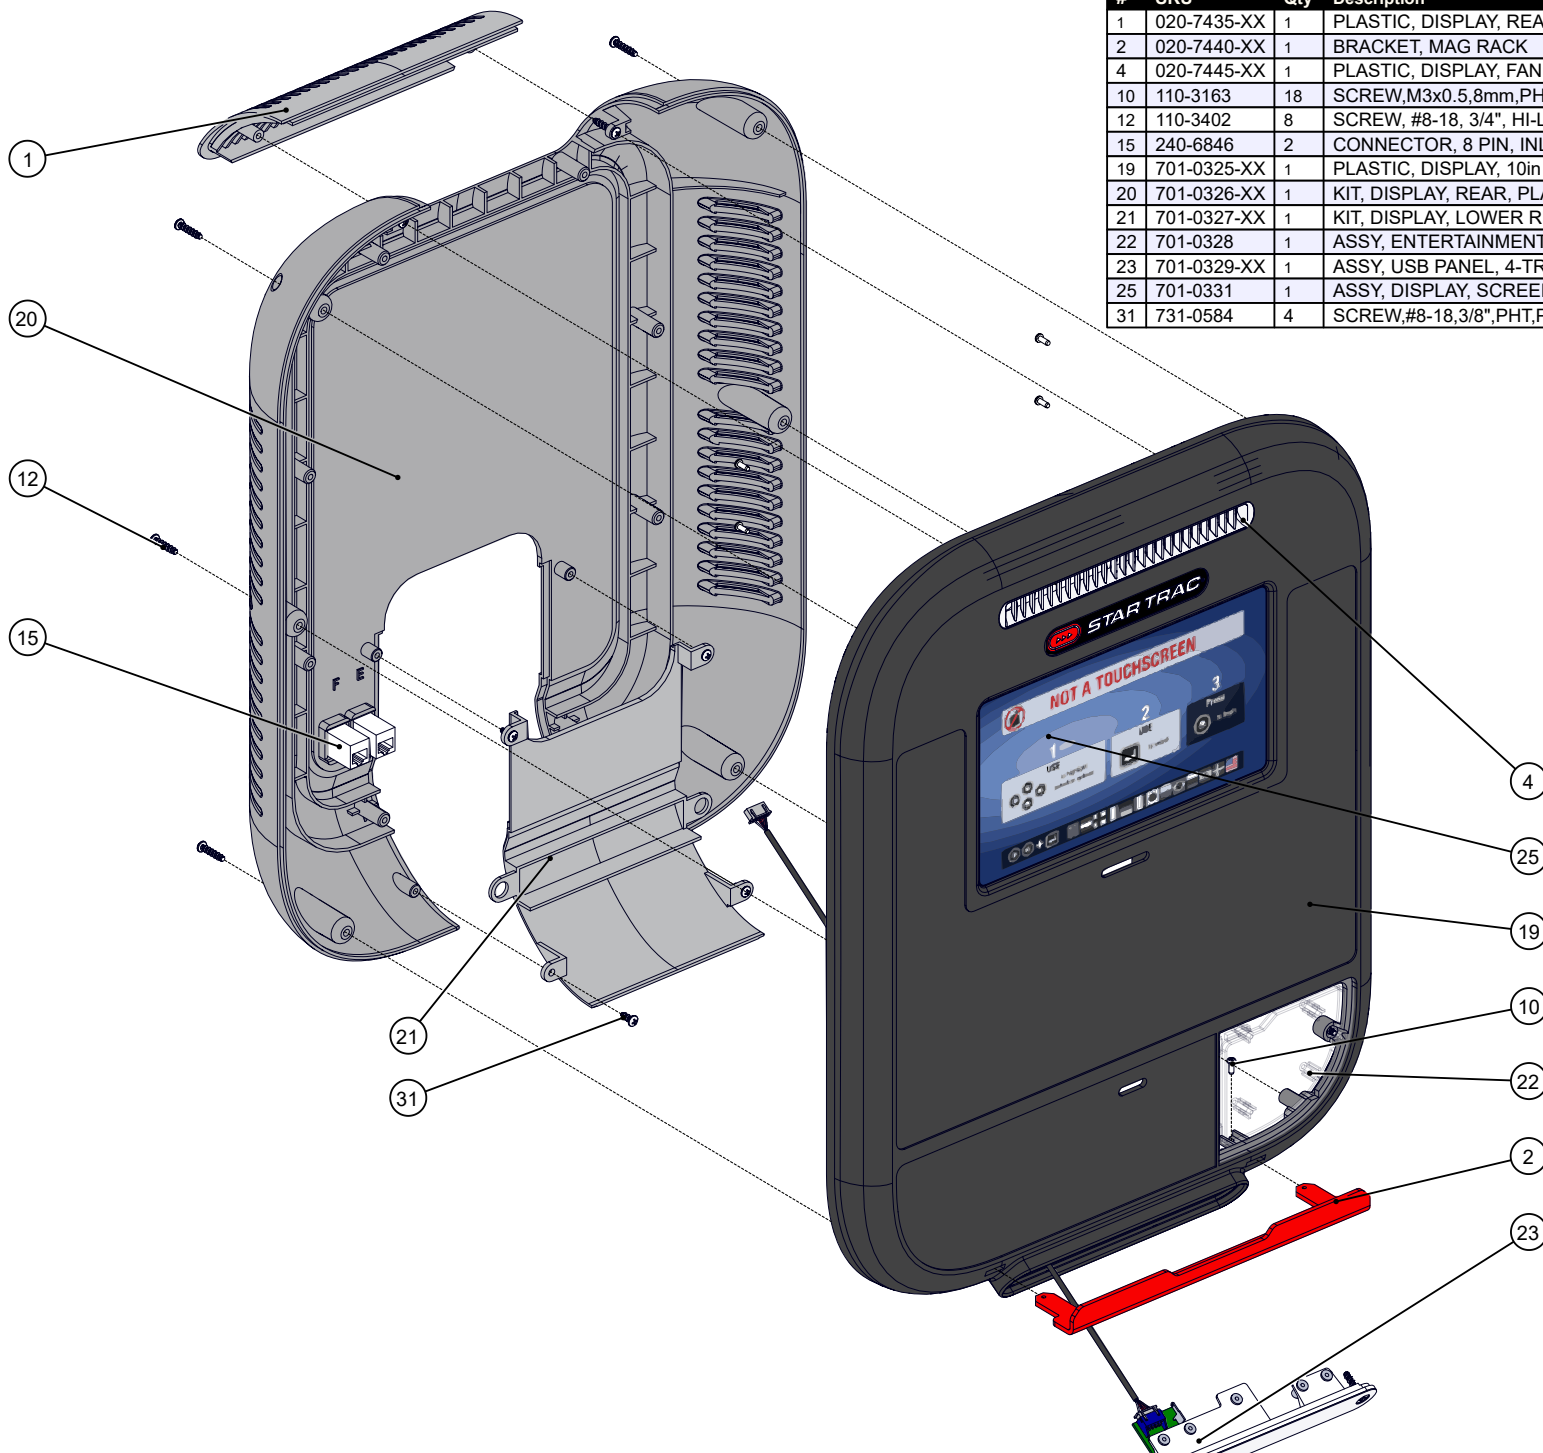

#	SKU	Qty	Description
3	020-7442-XX	1	PLASTIC, DISPLAY, USB-HDMI PANEL
5	050-2372	1	STICKER, DISPLAY, USB PLACARD
6	050-5588	1	LABEL, STAR TRAC, 127.2 X 18.8
7	050-5598	1	KEYPAD, TREADMILL, 4-TR
8	050-5599	1	KEYPAD, START/STOP, 4-TR
9	050-5602	1	LABEL, DISPLAY, BLANK, 4-TR
10	110-3163	18	SCREW, M3x0.5, 8mm, PHT, PH, CS, ZP, TC, Grd-10.9
13	110-3629	2	SCREW, #8-18, 3/4", HI-LOW, FHM, PH, CS, E-COAT
16	701-0027	1	ASSY, FAN ASSEMBLY
24	701-0330	1	CABLE, USB CCB, 4-TR
30	718-5587	1	ASSY, USB BOARD

CORE HEALTH & FITNESS

701-0324-XX: Labels and External Detail

#	SKU	Qty	Description
1	020-7435-XX	1	PLASTIC, DISPLAY, REAR, UPPER COVER, BCS
2	020-7440-XX	1	BRACKET, MAG RACK
4	020-7445-XX	1	PLASTIC, DISPLAY, FAN VENT
10	110-3163	18	SCREW,M3x0.5,8mm,PHT,PH,CS,ZP,TC,Grd-10.9
12	110-3402	8	SCREW, #8-18, 3/4", HI-LOW, PHT, PH, CS, BO
15	240-6846	2	CONNECTOR, 8 PIN, INLINE
19	701-0325-XX	1	PLASTIC, DISPLAY, 10in EMBED, W/ INSERTS, 4-TR
20	701-0326-XX	1	KIT, DISPLAY, REAR, PLASTIC & DECAL, 4-TR
21	701-0327-XX	1	KIT, DISPLAY, LOWER REAR, PLASTIC & DECAL, 4-TR
22	701-0328	1	ASSY, ENTERTAINMENT INSERT, BLANK, 4-TR
23	701-0329-XX	1	ASSY, USB PANEL, 4-TR
25	701-0331	1	ASSY, DISPLAY, SCREEN, 4-TR
31	731-0584	4	SCREW,#8-18,3/8",PHT,PH

CORE HEALTH & FITNESS

701-0324-XX: External

#	SKU	Qty	Description
10	110-3163	18	SCREW,M3x0.5,8mm,PHT,PH,CS,ZP,TC,Grd-10.9
11	110-3165	1	SCREW, #8-18, 1/2", HI-LOW, PHT, PH, CS, ZP-B
12	110-3402	8	SCREW, #8-18, 3/4", HI-LOW, PHT, PH, CS, BO
14	140-3691	2	FOAM, 6.5MM, DISPLAY, 4-TR
17	701-0245	1	CABLE, CSAFE
18	701-0246	1	CABLE, POWER, MYE RECEIVER
26	701-0332	1	ASSY, CABLE, WIRELESS HR, 4-TR
27	701-0333	1	BOARD, HEART RATE, 4-TR
28	701-0357	1	CABLE, GROUNDING, 4-TR
29	715-3911	1	BOARD, MYE TV, CONTROLLER