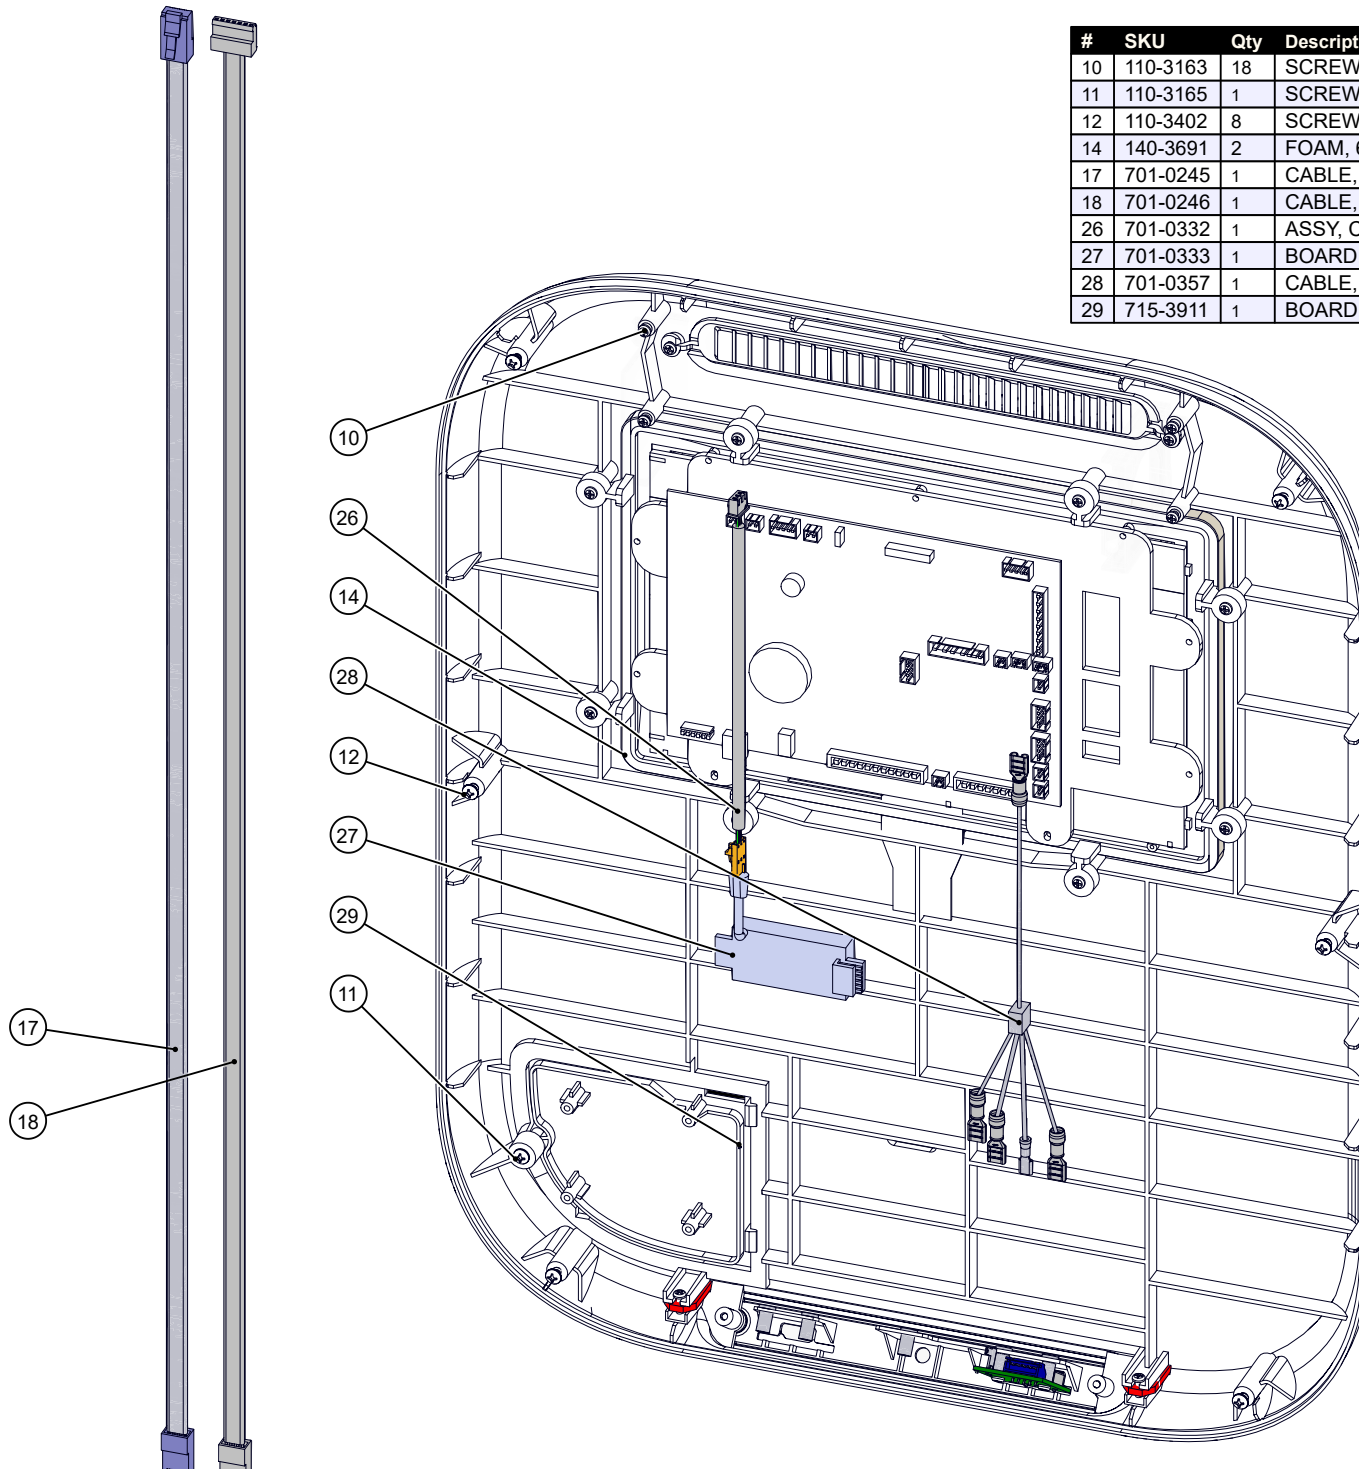

#	SKU	Qty	Description
3	020-7442-XX	1	PLASTIC, DISPLAY, USB-HDMI PANEL
5	050-2372	1	STICKER, DISPLAY, USB PLACARD
6	050-5588	1	LABEL, STAR TRAC, 127.2 X 18.8
7	050-5598	1	KEYPAD, TREADMILL, 4-TR
8	050-5599	1	KEYPAD, START/STOP, 4-TR
9	050-5602	1	LABEL, DISPLAY, BLANK, 4-TR
10	110-3163	18	SCREW, M3x0.5, 8mm, PHT, PH, CS, ZP, TC, Grd-10.9
13	110-3629	2	SCREW, #8-18, 3/4", HI-LOW, FHM, PH, CS, E-COAT
16	701-0027	1	ASSY, FAN ASSEMBLY
24	701-0330	1	CABLE, USB CCB, 4-TR
30	718-5587	1	ASSY, USB BOARD

CORE HEALTH & FITNESS

701-0324-XX: Labels and External Detail

#	SKU	Qty	Description
1	020-7435-XX	1	PLASTIC, DISPLAY, REAR, UPPER COVER, BCS
2	020-7440-XX	1	BRACKET, MAG RACK
4	020-7445-XX	1	PLASTIC, DISPLAY, FAN VENT
10	110-3163	18	SCREW,M3x0.5,8mm,PHT,PH,CS,ZP,TC,Grd-10.9
12	110-3402	8	SCREW, #8-18, 3/4", HI-LOW, PHT, PH, CS, BO
15	240-6846	2	CONNECTOR, 8 PIN, INLINE
19	701-0325-XX	1	PLASTIC, DISPLAY, 10in EMBED, W/ INSERTS, 4-TR
20	701-0326-XX	1	KIT, DISPLAY, REAR, PLASTIC & DECAL, 4-TR
21	701-0327-XX	1	KIT, DISPLAY, LOWER REAR, PLASTIC & DECAL, 4-TR
22	701-0328	1	ASSY, ENTERTAINMENT INSERT, BLANK, 4-TR
23	701-0329-XX	1	ASSY, USB PANEL, 4-TR
25	701-0331	1	ASSY, DISPLAY, SCREEN, 4-TR
31	731-0584	4	SCREW,#8-18,3/8",PHT,PH

CORE HEALTH & FITNESS

701-0324-XX: External

#	SKU	Qty	Description
10	110-3163	18	SCREW,M3x0.5,8mm,PHT,PH,CS,ZP,TC,Grd-10.9
11	110-3165	1	SCREW, #8-18, 1/2", HI-LOW, PHT, PH, CS, ZP-B
12	110-3402	8	SCREW, #8-18, 3/4", HI-LOW, PHT, PH, CS, BO
14	140-3691	2	FOAM, 6.5MM, DISPLAY, 4-TR
17	701-0245	1	CABLE, CSAFE
18	701-0246	1	CABLE, POWER, MYE RECEIVER
26	701-0332	1	ASSY, CABLE, WIRELESS HR, 4-TR
27	701-0333	1	BOARD, HEART RATE, 4-TR
28	701-0357	1	CABLE, GROUNDING, 4-TR
29	715-3911	1	BOARD, MYE TV, CONTROLLER