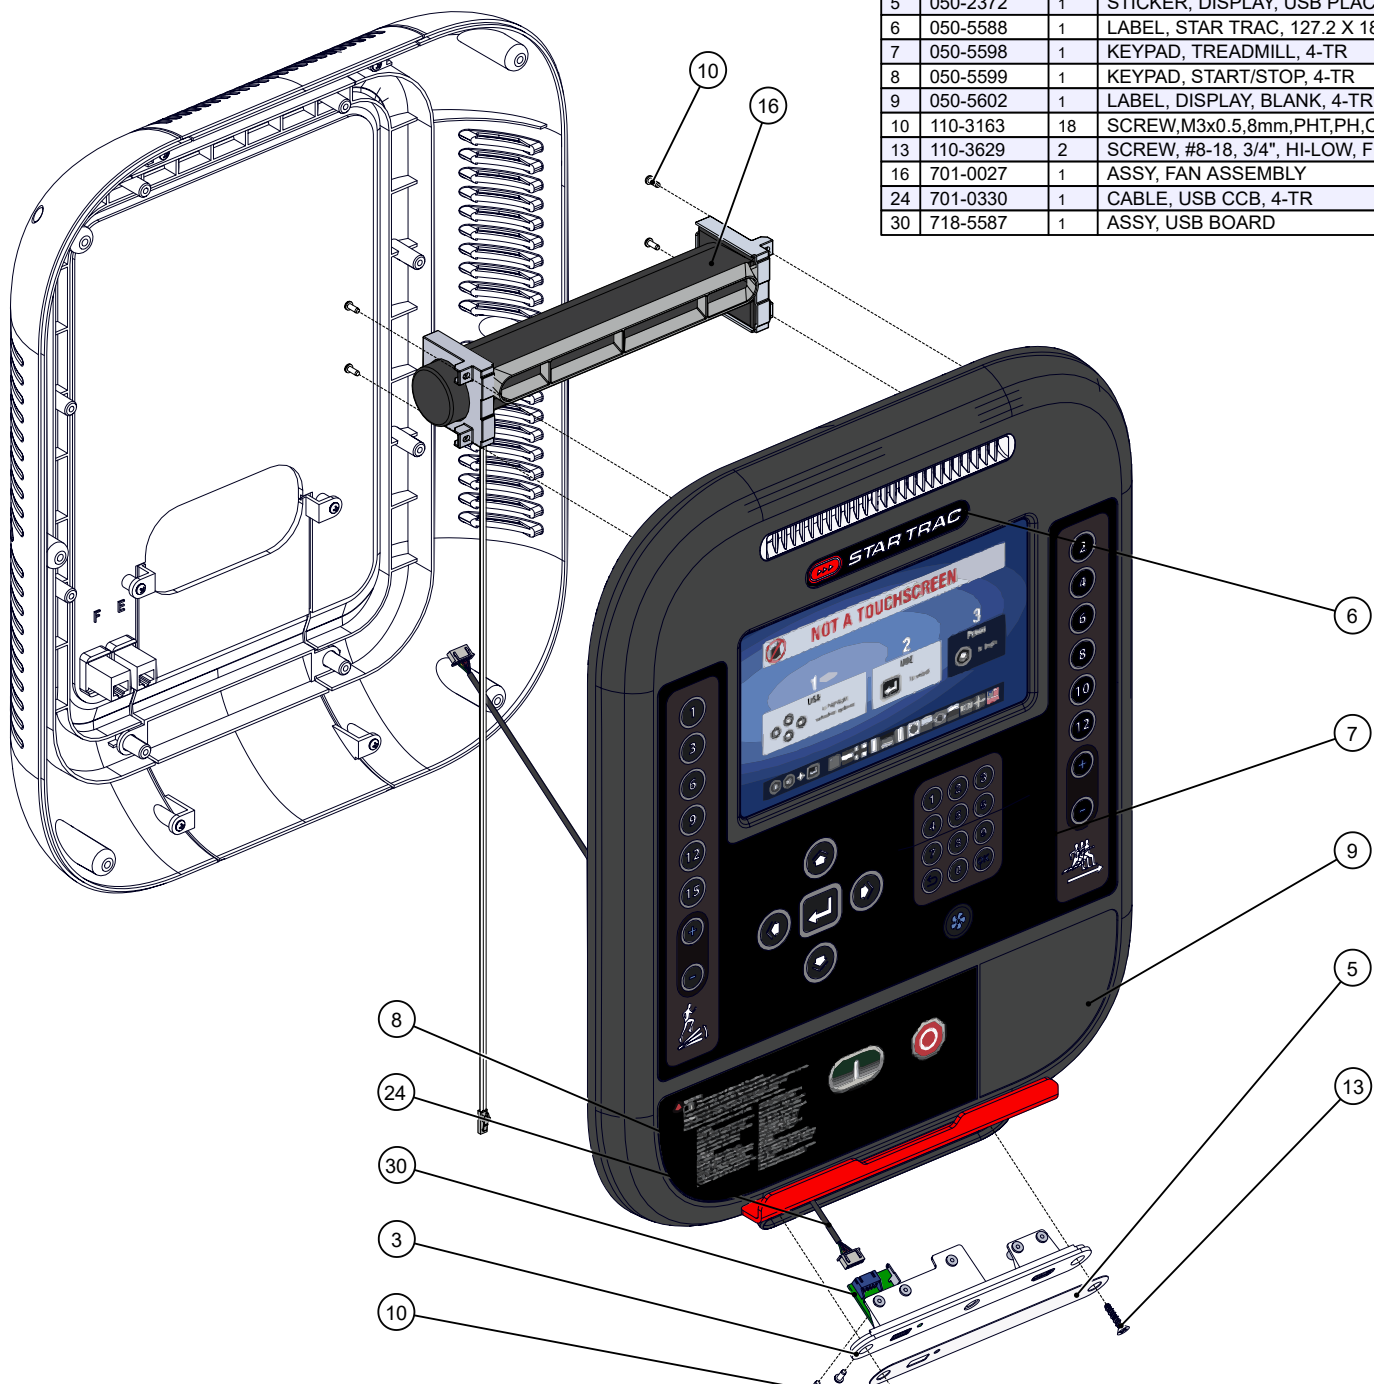

#	SKU	Qty	Description
3	020-7442-XX	1	PLASTIC, DISPLAY, USB-HDMI PANEL
5	050-2372	1	STICKER, DISPLAY, USB PLACARD
6	050-5588	1	LABEL, STAR TRAC, 127.2 X 18.8
7	050-5598	1	KEYPAD, TREADMILL, 4-TR
8	050-5599	1	KEYPAD, START/STOP, 4-TR
9	050-5602	1	LABEL, DISPLAY, BLANK, 4-TR
10	110-3163	18	SCREW, M3x0.5, 8mm, PHT, PH, CS, ZP, TC, Grd-10.9
13	110-3629	2	SCREW, #8-18, 3/4", HI-LOW, FHM, PH, CS, E-COAT
16	701-0027	1	ASSY, FAN ASSEMBLY
24	701-0330	1	CABLE, USB CCB, 4-TR
30	718-5587	1	ASSY, USB BOARD

CORE HEALTH & FITNESS

701-0324-XX: Labels and External Detail

#	SKU	Qty	Description
1	020-7435-XX	1	PLASTIC, DISPLAY, REAR, UPPER COVER, BCS
2	020-7440-XX	1	BRACKET, MAG RACK
4	020-7445-XX	1	PLASTIC, DISPLAY, FAN VENT
10	110-3163	18	SCREW,M3x0.5,8mm,PHT,PH,CS,ZP,TC,Grd-10.9
12	110-3402	8	SCREW, #8-18, 3/4", HI-LOW, PHT, PH, CS, BO
15	240-6846	2	CONNECTOR, 8 PIN, INLINE
19	701-0325-XX	1	PLASTIC, DISPLAY, 10in EMBED, W/ INSERTS, 4-TR
20	701-0326-XX	1	KIT, DISPLAY, REAR, PLASTIC & DECAL, 4-TR
21	701-0327-XX	1	KIT, DISPLAY, LOWER REAR, PLASTIC & DECAL, 4-TR
22	701-0328	1	ASSY, ENTERTAINMENT INSERT, BLANK, 4-TR
23	701-0329-XX	1	ASSY, USB PANEL, 4-TR
25	701-0331	1	ASSY, DISPLAY, SCREEN, 4-TR
31	731-0584	4	SCREW,#8-18,3/8",PHT,PH

CORE HEALTH & FITNESS

701-0324-XX: External

#	SKU	Qty	Description
10	110-3163	18	SCREW,M3x0.5,8mm,PHT,PH,CS,ZP,TC,Grd-10.9
11	110-3165	1	SCREW, #8-18, 1/2", HI-LOW, PHT, PH, CS, ZP-B
12	110-3402	8	SCREW, #8-18, 3/4", HI-LOW, PHT, PH, CS, BO
14	140-3691	2	FOAM, 6.5MM, DISPLAY, 4-TR
17	701-0245	1	CABLE, CSAFE
18	701-0246	1	CABLE, POWER, MYE RECEIVER
26	701-0332	1	ASSY, CABLE, WIRELESS HR, 4-TR
27	701-0333	1	BOARD, HEART RATE, 4-TR
28	701-0357	1	CABLE, GROUNDING, 4-TR
29	715-3911	1	BOARD, MYE TV, CONTROLLER